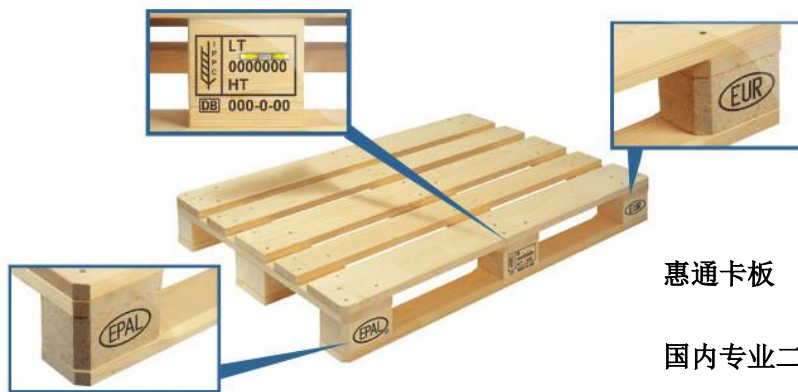

◆ 为什么选择欧标 EPAL 托盘或 EUR 欧洲卡板【分享传播欧标托盘】

EPAL 协会形成强大的组织协会，被列为欧盟国家唯一标准性国际物流周转托盘，规定进入欧洲国家地区包括英国(大不列颠、苏格兰、威尔士)、德国、法国、意大利、比利时、西班牙、瑞士、葡萄牙、波兰、荷兰、斯洛文尼亚的所有货物都要经过欧盟国家海关商检，明确规定必须严格使用欧盟国家标准 EUR 托盘、卡板、栈板、地台板；

惠通卡板

国内专业二手欧标托盘品牌服务商家之一

● 欧标托盘

800 x 600 mm Pallet EUR 6

800 x 1200 mm Pallet EUR

1000 x 1200 mm Pallet EUR 3

1200 x 1000 mm Pallet EUR 2

无论在您的运作范围内或是跨国界的运输或仓储，只有经过严格质量检验的欧标托盘、卡板方可保障你的货物在欧盟国家和地区的任何地方顺畅的物流；

综上所述，选择 EPAL 托盘或 EUR 卡板的显著优势；

1. 更安全的运输，将您的货物安全抵达运输目的地；
2. 稳固的贮存方式，保障您的货物稳固坚实的贮存条件；
3. 最优质的操作安全性能，您将在一个更为安全的氛围进行操作；

Brand New EPAL Euro Pallets 1200 x 800

If you are looking for new euro pallets, reconditioned or recycled wooden pallets, we are here to help. We are one of the largest pallet manufactures in the UK. As well as new euro pallets, we can provide you with reconditioned 1200×800 pallets, as well as offering the alternative 1200×1000 size`s. Whatever your requirement in wooden pallets we are the pallet company to try first, we have our own fleet of articulated lorries delivering throughout the whole of the UK on a daliy basis, give us a ring today and find out just how competitive we are. If you are looking for pallet collars for your euro pallets please try us today, we are storing on average around 20,000 collars in stock, we can also offer plywood lids or softwood lids for the collars, this also makes a fantastic quality wooden case and very competitive on price, all these products are heat treated from new and will come with a new heat treated certificate with every purchased products.